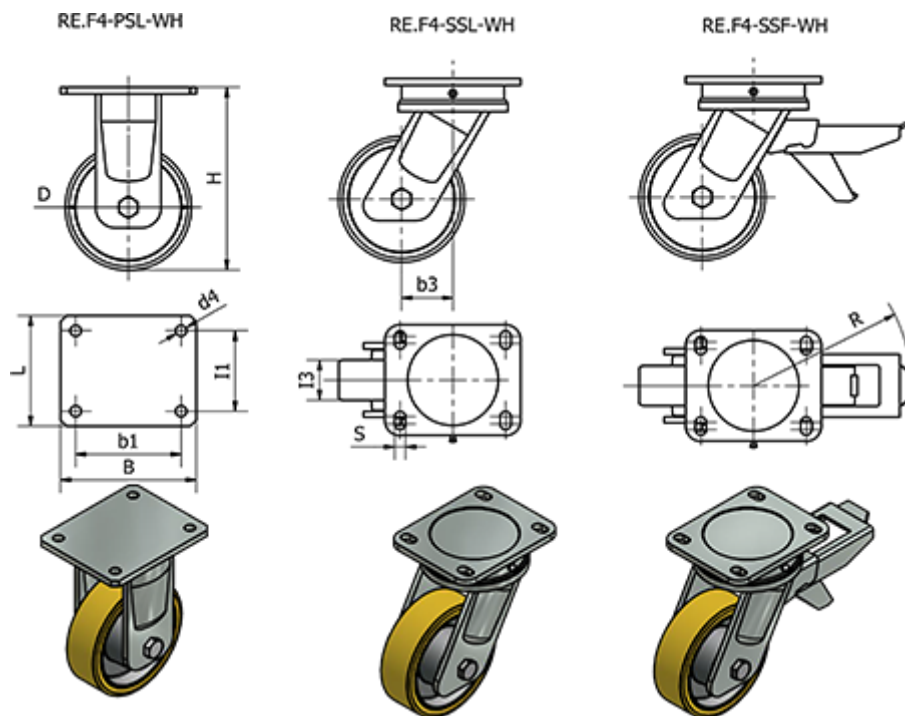

Article number: 2314451425

Description: E+G Cast iron wheel 451425
RE.F4-125-SSL-WH - Turning plate wo/brake

Measures

B	= 135	I1	= 80
b1	= 105	I3	= 50
b3	= 51	L	= 110
Code	= 451425	R	= 157
D	= 125	Rolling resistance (N)	= 2700
d4	= -	s	= 11
Dynamic carrying capacity (N)	= 5500	Type	= RE.F4-125-SSL-WH
H	= 182	Weight (g)	= 4880